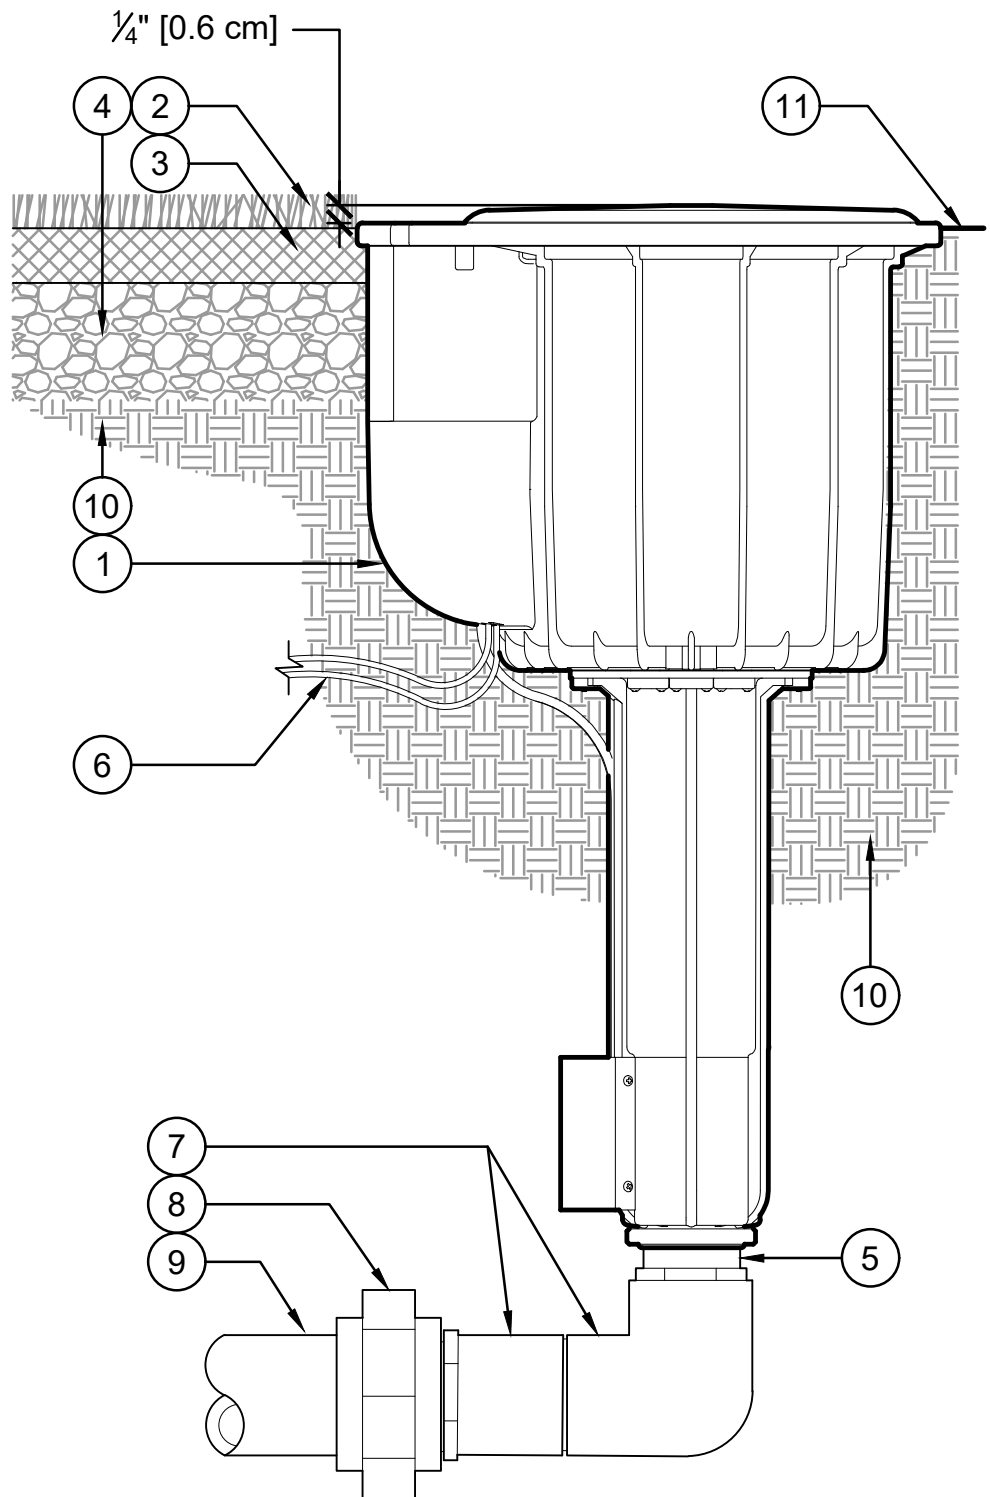

## DETAIL LEGEND:

- ① ST-1700V LONG-RANGE SYNTHETIC TURF ROTOR
- ② SYNTHETIC TURF PER PLAN
- ③ RUBBER SURFACE OF SYNTHETIC TURF
- ④ AGGREGATE BASE PER PLAN
- ⑤ 2" [50 mm] BSP CONNECTION
- ⑥ CONTROL WIRE TO SOLENOID
- ⑦ MAIN OR LATERAL LINE FITTINGS PER PLAN
- ⑧ UNION FITTING PER PLAN
- ⑨ MAIN OR LATERAL LINE PER PLAN. SOIL DEPTH PER PLAN
- ⑩ COMPACTED SOIL WHERE APPLICABLE
- ⑪ FINISHED GRADE

## ST-1700V LONG-RANGE SYNTHETIC TURF ROTOR

**Hunter**® R.ST-1700V.01

NOT TO SCALE

REV: 2019-09-23