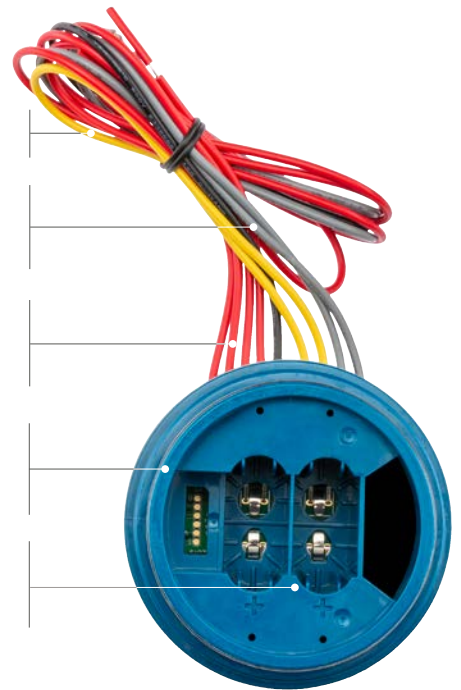

Redesigned Seal

Cap and ring style allow quicker removal and added reliability

NODE-BT is available in 1-, 2-, and 4-station models