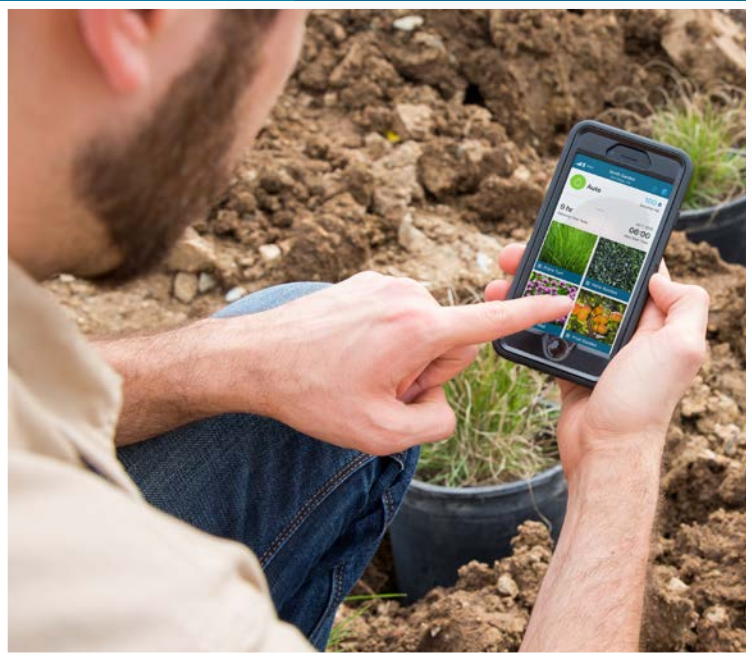

# STAY OUT OF THE VALVE BOX

*WITH THE NEW  
NODE-BT CONTROLLER*

**Avoid the valve box with the battery-operated NODE-BT controller!** NODE-BT is enabled with powerful wireless Bluetooth® technology that can be easily managed from a smartphone. Total app control removes the task of opening dirty valve boxes and programming irrigation schedules on a dark screen.