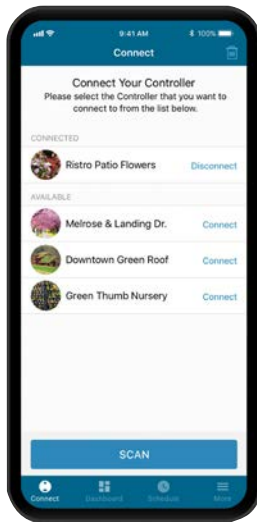

# TOTAL WIRELESS MANAGEMENT

FROM THE PALM OF YOUR HAND

**NODE-BT is controlled by a multi-language smartphone app.** The app maps controllers by location and sends battery-change reminders. Controllers can also be configured offline, which makes field adjustments quick and easy to deploy at a later time. Run-time flexibility is perfect for germinating seeds or other agricultural applications.

Download the free Hunter NODE-BT app to a smartphone device from the App Store for iOS® devices, or Google Play™ store for Android™ devices.