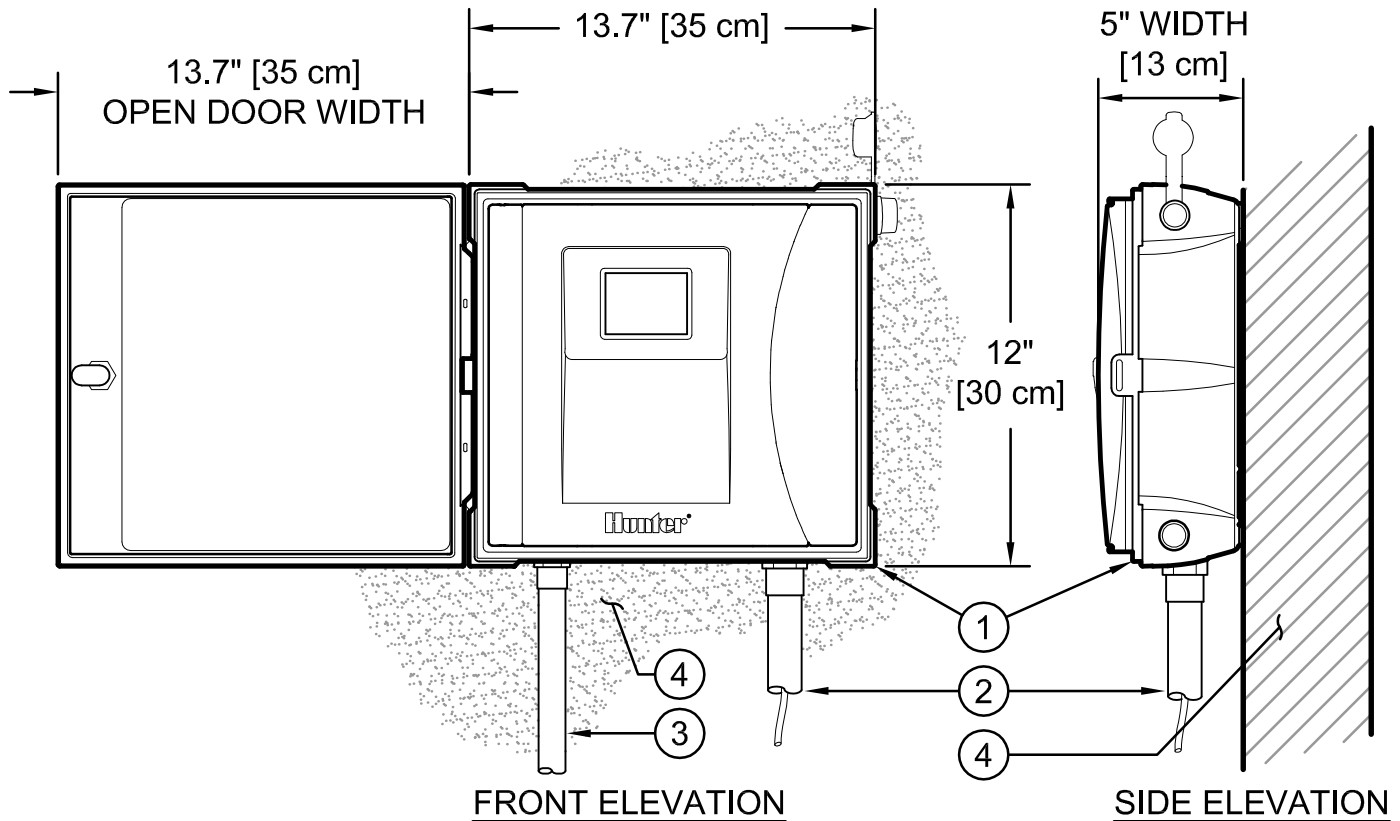

HUNTER INDUSTRIES
1940 Diamond Street
San Marcos, CA 92078
Main: 760-744-5240
Technical Support: 760-591-7383
www.hunterindustries.com

DETAIL LEGEND:

- ① IRRIGATION CONTROLLER (HCC-800-PL) PER PLAN
- ② IRRIGATION CONTROL WIRE IN CONDUIT - SIZE AND TYPE PER LOCAL CODES
- ③ ELECTRICAL SUPPLY CONDUIT - CONNECT TO POWER SOURCE, J-BOX INSIDE CONTROLLER
- ④ ADJACENT SURFACE TO MOUNT CONTROLLER PER PLAN

NOTES:

1. CONTROLLER ACCEPTS 120 VOLTS A.C. OR 230 VOLTS A.C. (INTERNATIONAL MODEL).
2. MOUNT CONTROLLER LCD SCREEN AT EYE LEVEL, CONTROLLER SHALL BE HARD-WIRED TO GROUND 110 VAC POWER SOURCE.
3. REFER TO THE HUNTER HCC INSTALLATION GUIDE FOR FURTHER INSTRUCTIONS.

**IRRIGATION CONTROLLER - PLASTIC ENCLOSURE,
WALL MOUNT (HCC-800-PL)**